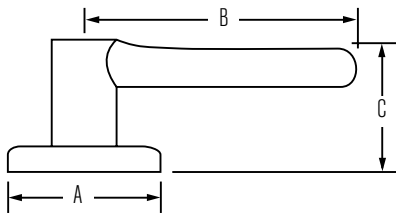

Just like the city namesake, the new Montreal lever is romantically traditional as it is cutting-edge innovative.

Bienvenue à Montréal!

Specifications

Door prep	Cross Bore 2-1/8". Edge Bore 1". Latch Face 1" x 2-1/4"
Backset	Adjustable to 2-3/8" or 2-3/4"
Door Thickness	1-3/8 - 1-3/4" doors standard. 2-1/4" doors option
Faceplate	1" x 2-1/4" Square, round or drive-in
Strikes	2-1/4" full lip. Square or round corner
Bolt	1/2" Throw. Steel
Door Handing	Reversible for right or left-handed doors. Specify handing on inactive
ANSI/BHMA	A156.2 Grade 2
UL	20 minute UL fire rating available
ADA	Functions 101 and 331. Satisfy Section 4.13.9 ADA requirement

Dimensions

Design	A	B	C	C (keyed)
Montreal Round Rose	2-5/8"	4-1/4"	2-5/8"	2-11/16"
Montreal Square Rose	2-5/8"	4-1/4"	2-5/8"	2-11/16"

Model	Function	Finish					Case
		11P	15	26	26D	514	
SPSL101 (RDT/SQT)	Hall/Closet	\$65	\$65	\$65	\$65	\$65	12
SPVL331 (RDT/SQT)	Bed/Bath	\$74	\$74	\$74	\$74	\$74	12
SENL535 (RDT/SQT)	Entry	\$116	\$116	\$116	\$116	\$116	12
SHD12 (RDT/SQT)	Half Dummy	\$34	\$34	\$34	\$34	\$34	20
SIP96 (RDT/SQT)	Interior Pack	\$64	\$64	\$64	\$64	\$64	12